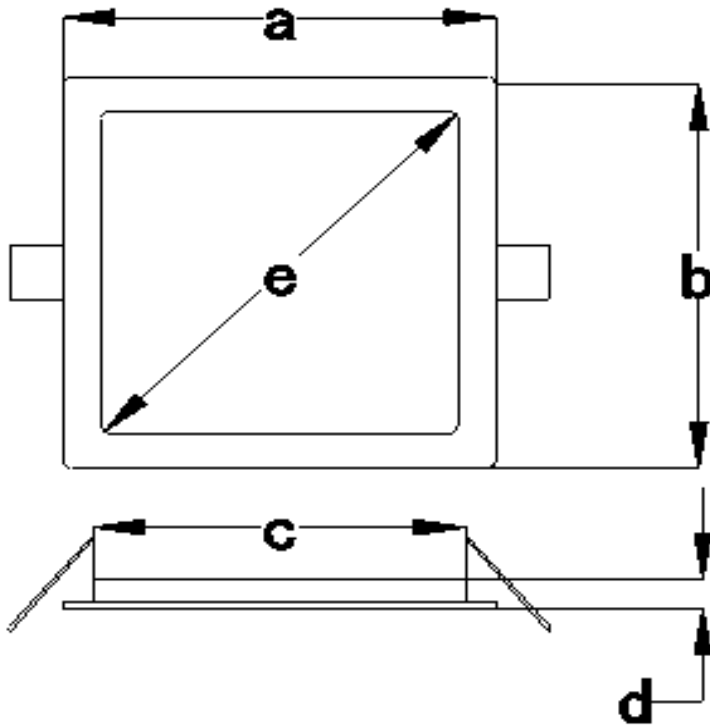

Milkyway Small Square Panel Light

	a	b	c	d	e
6W	120mm	120mm	110mm	12mm	95mm
9W	150mm	150mm	135mm	12mm	140mm
12W	170mm	170mm	160mm	12mm	165mm